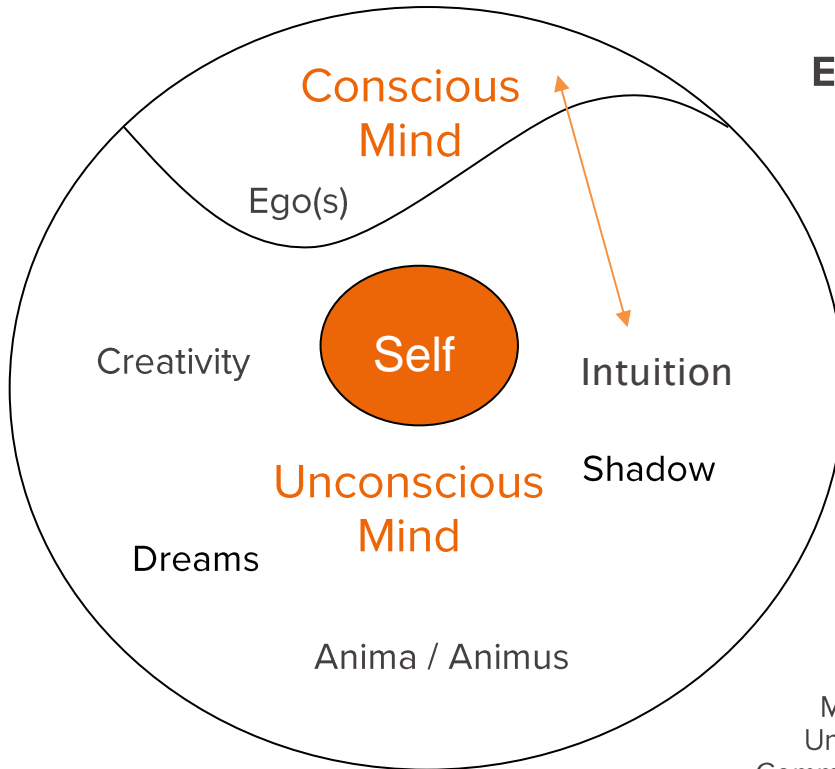

## Psyche

### Self (S)

Choice  
Awareness  
Trust  
Flow  
Interdependence  
Unknown  
Macro  
Universal will  
Community

- **Self (S)** - centre of unconscious and conscious mind, source of integration.
- **Ego(s)** - developed through influences from birth.
- **Shadow** - feelings, traits and qualities that are repressed from conscious awareness.
- **Unconscious mind** - everything unknown, source of vitality and creative energy.
- **Conscious mind** - the rational, self-aware aspect of the mind governed by the ego.
- **Intuition** – perception via the unconscious.
- **Animus** - unconscious masculine side of a woman.
- **Anima** - unconscious feminine side of a man.