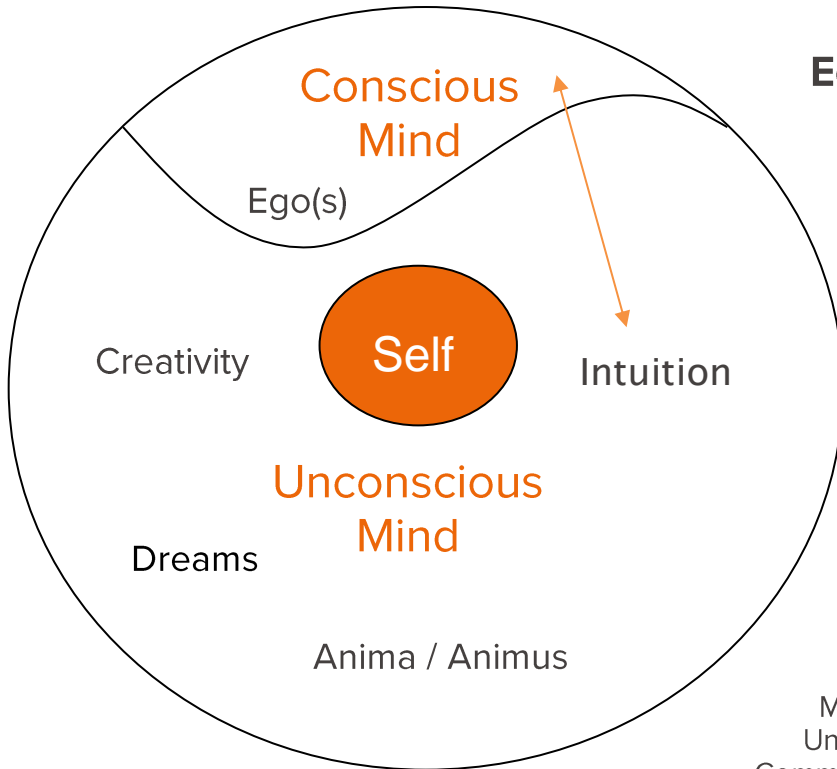

Juliette Lee

Coaching · Workshops & Retreats · Speaking

Psyche

Ego (s)

Conditioned Response
Blindness
Fear
Control
Known
Micro
Personal will
Individual

Self (S)

Choice
Awareness
Trust
Flow
Interdependence
Unknown
Macro
Universal will
Community

- **Self (S)** - centre of unconscious and conscious mind, source of integration.
- **Ego(s)** - developed through influences from birth.
- **Shadow** - feelings, traits and qualities that are repressed from conscious awareness.
- **Unconscious mind** - everything unknown, source of vitality and creative energy.
- **Conscious mind** - the rational, self-aware aspect of the mind governed by the ego.
- **Intuition** – perception via the unconscious.
- **Animus** - unconscious masculine side of a woman.
- **Anima** - unconscious feminine side of a man.